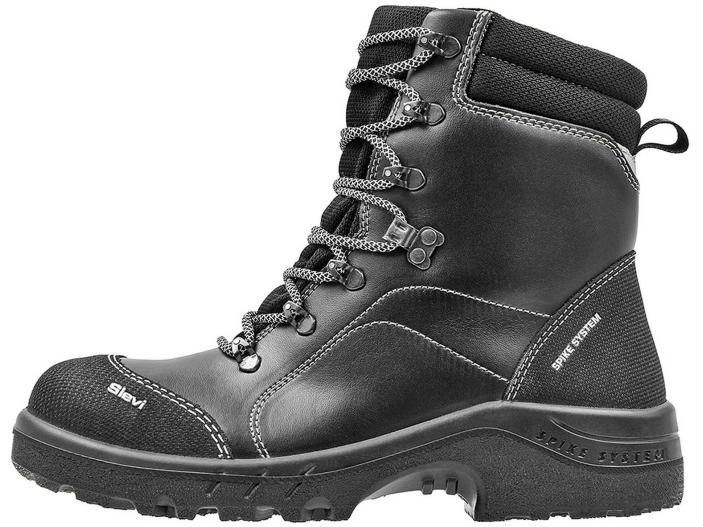

Sievi Spike 3

Size	38 - 38 ◀ ▶ 39 - 47
Product code	46-52279-342-OPM 46-52279-343-OPM
Safety class	EN ISO 20345:2022+A1:2024 SB A AN CI FO P SC
Toecap	Steel
Perforation Resistant Midsole	Steel
Sole material	Single Density PU
Upper material	PU coated leather

A safety shoe with lacing across the tongue and an internal zip. The upper is made from water-repellent PU-coated leather. The shoe features a warm fleece lining and a removable Dual Comfort sole. The Sievi Spike® stud mechanism integrated into the structure of the sole enables you to twist the studs in and out without taking the shoes off.